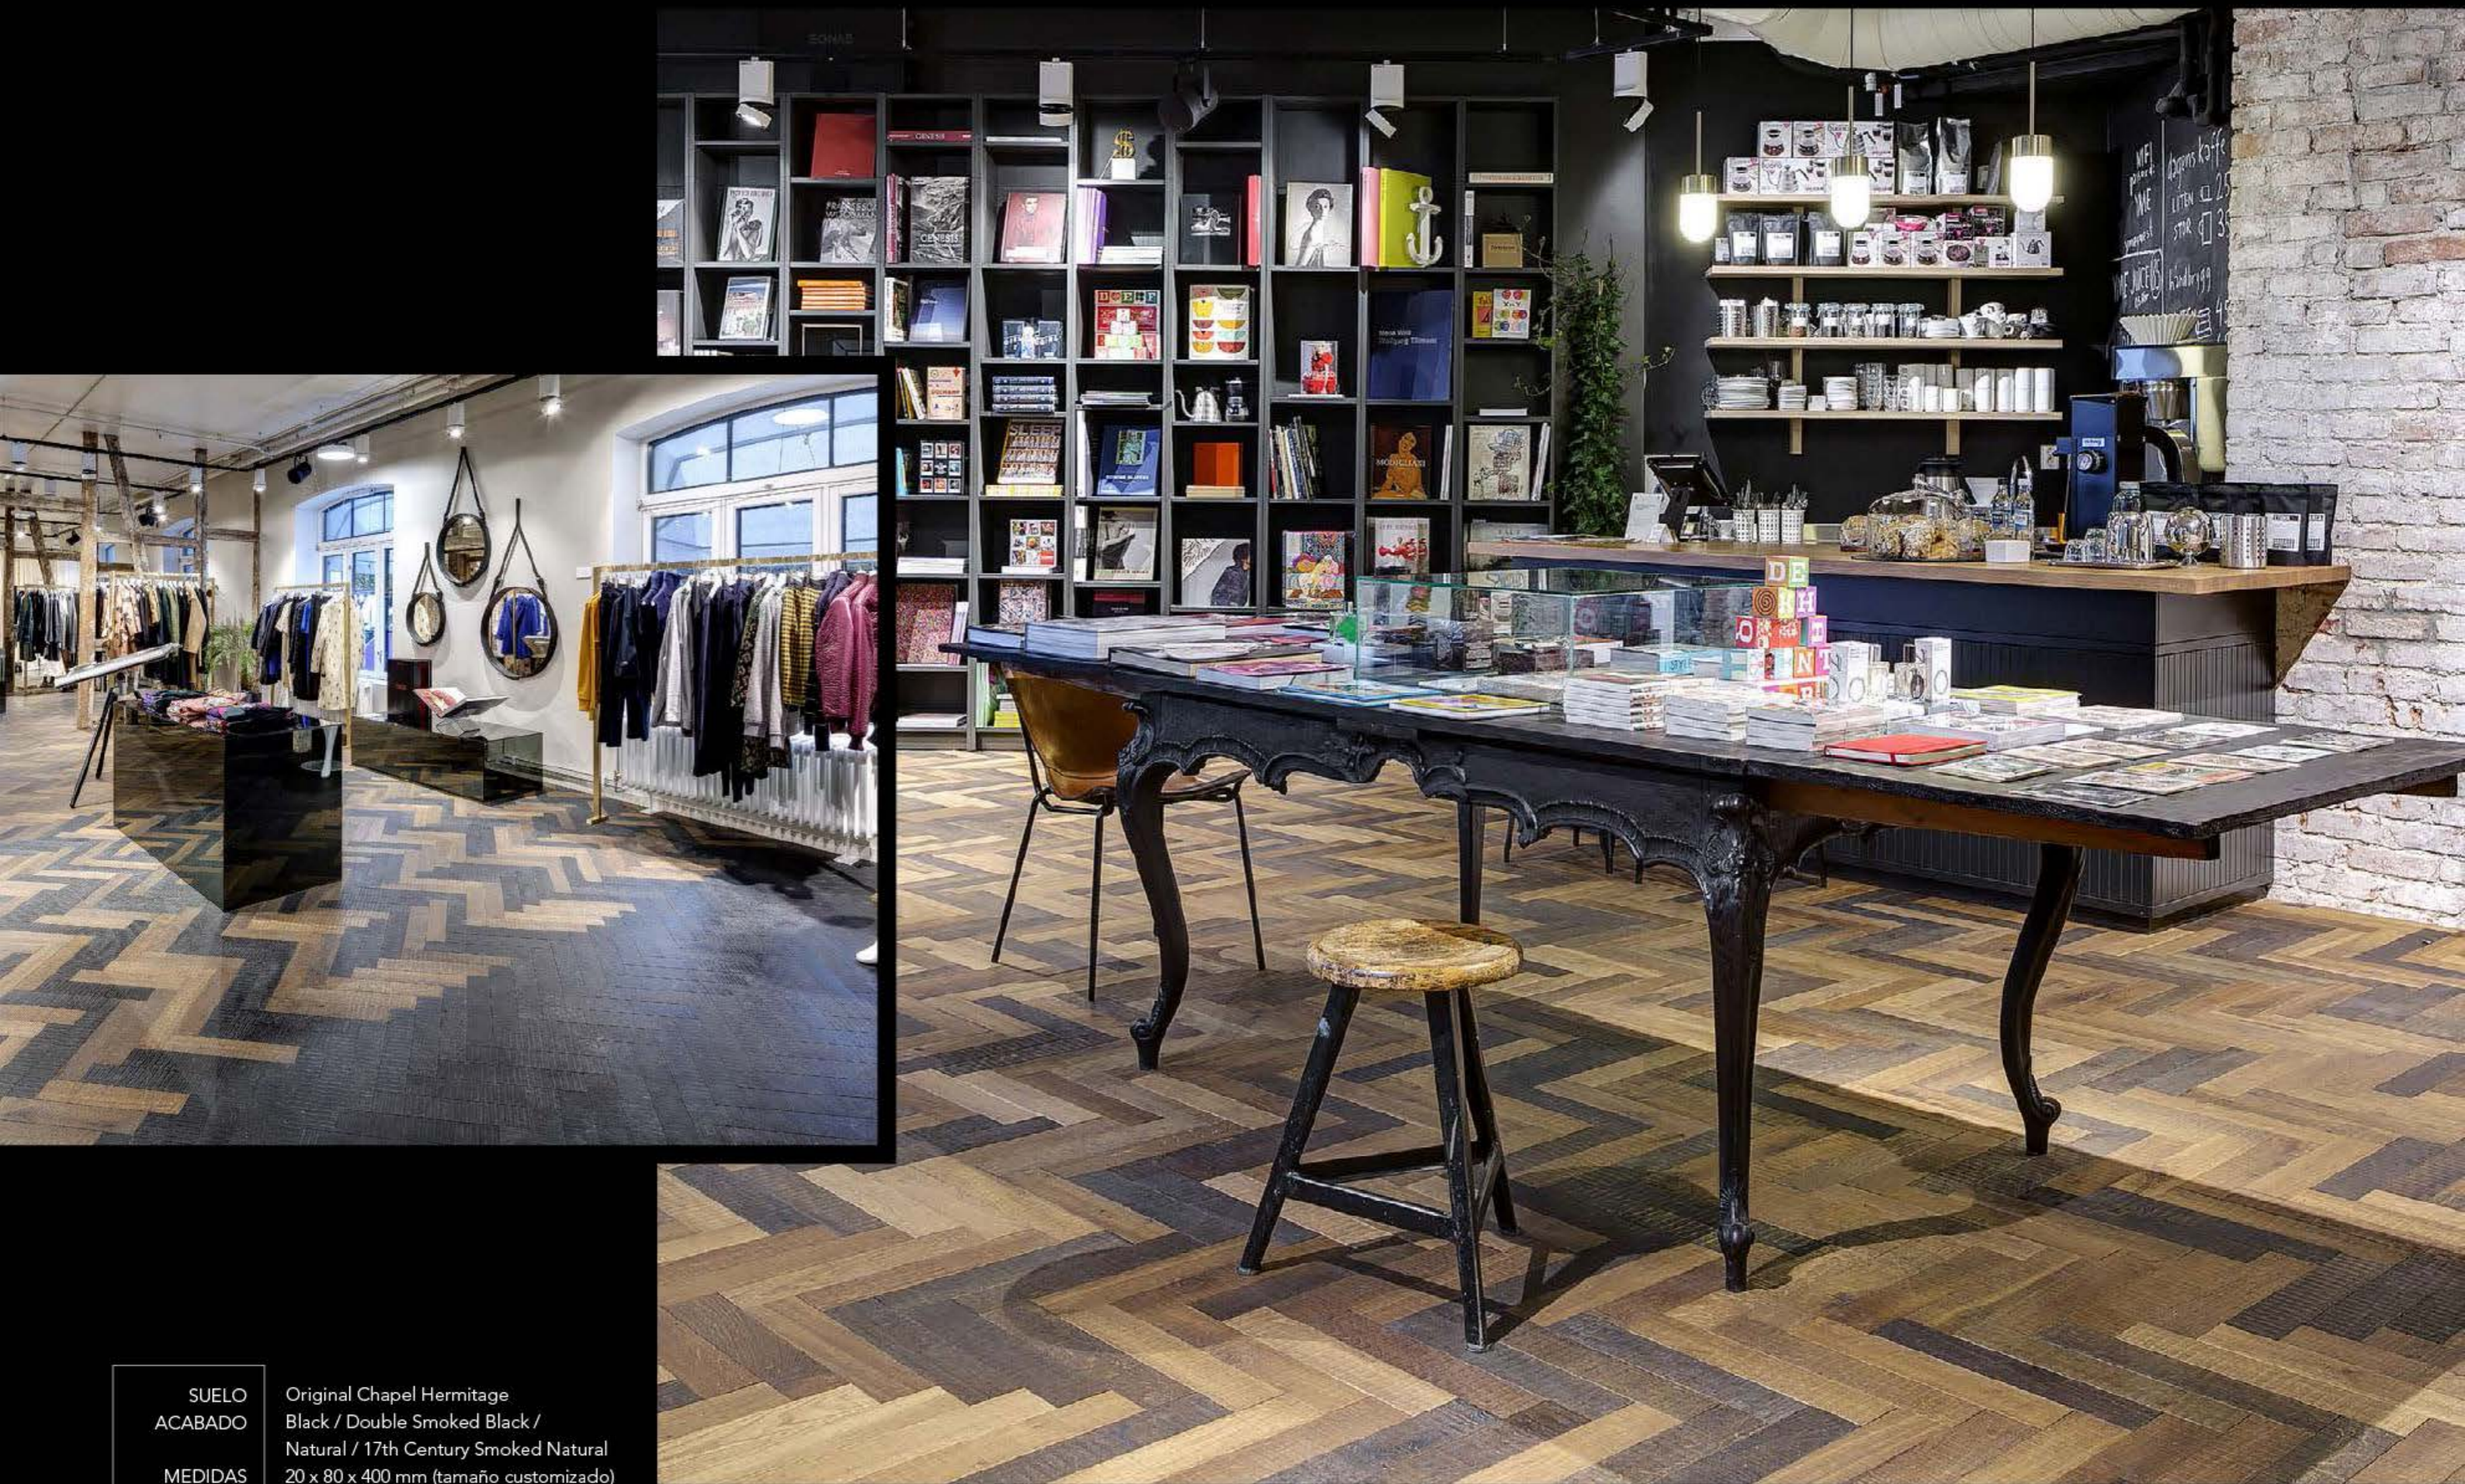

17 | Calco White

22 | Red Lye Grey

31 | Derby

50 | Weathered Natural

55 | Bleached White

60 | White

SUELO
ACABADO
MEDIDAS

Original Chapel Hermitage
Black / Double Smoked Black /
Natural / 17th Century Smoked Natural
20 x 80 x 400 mm (tamaño customizado)