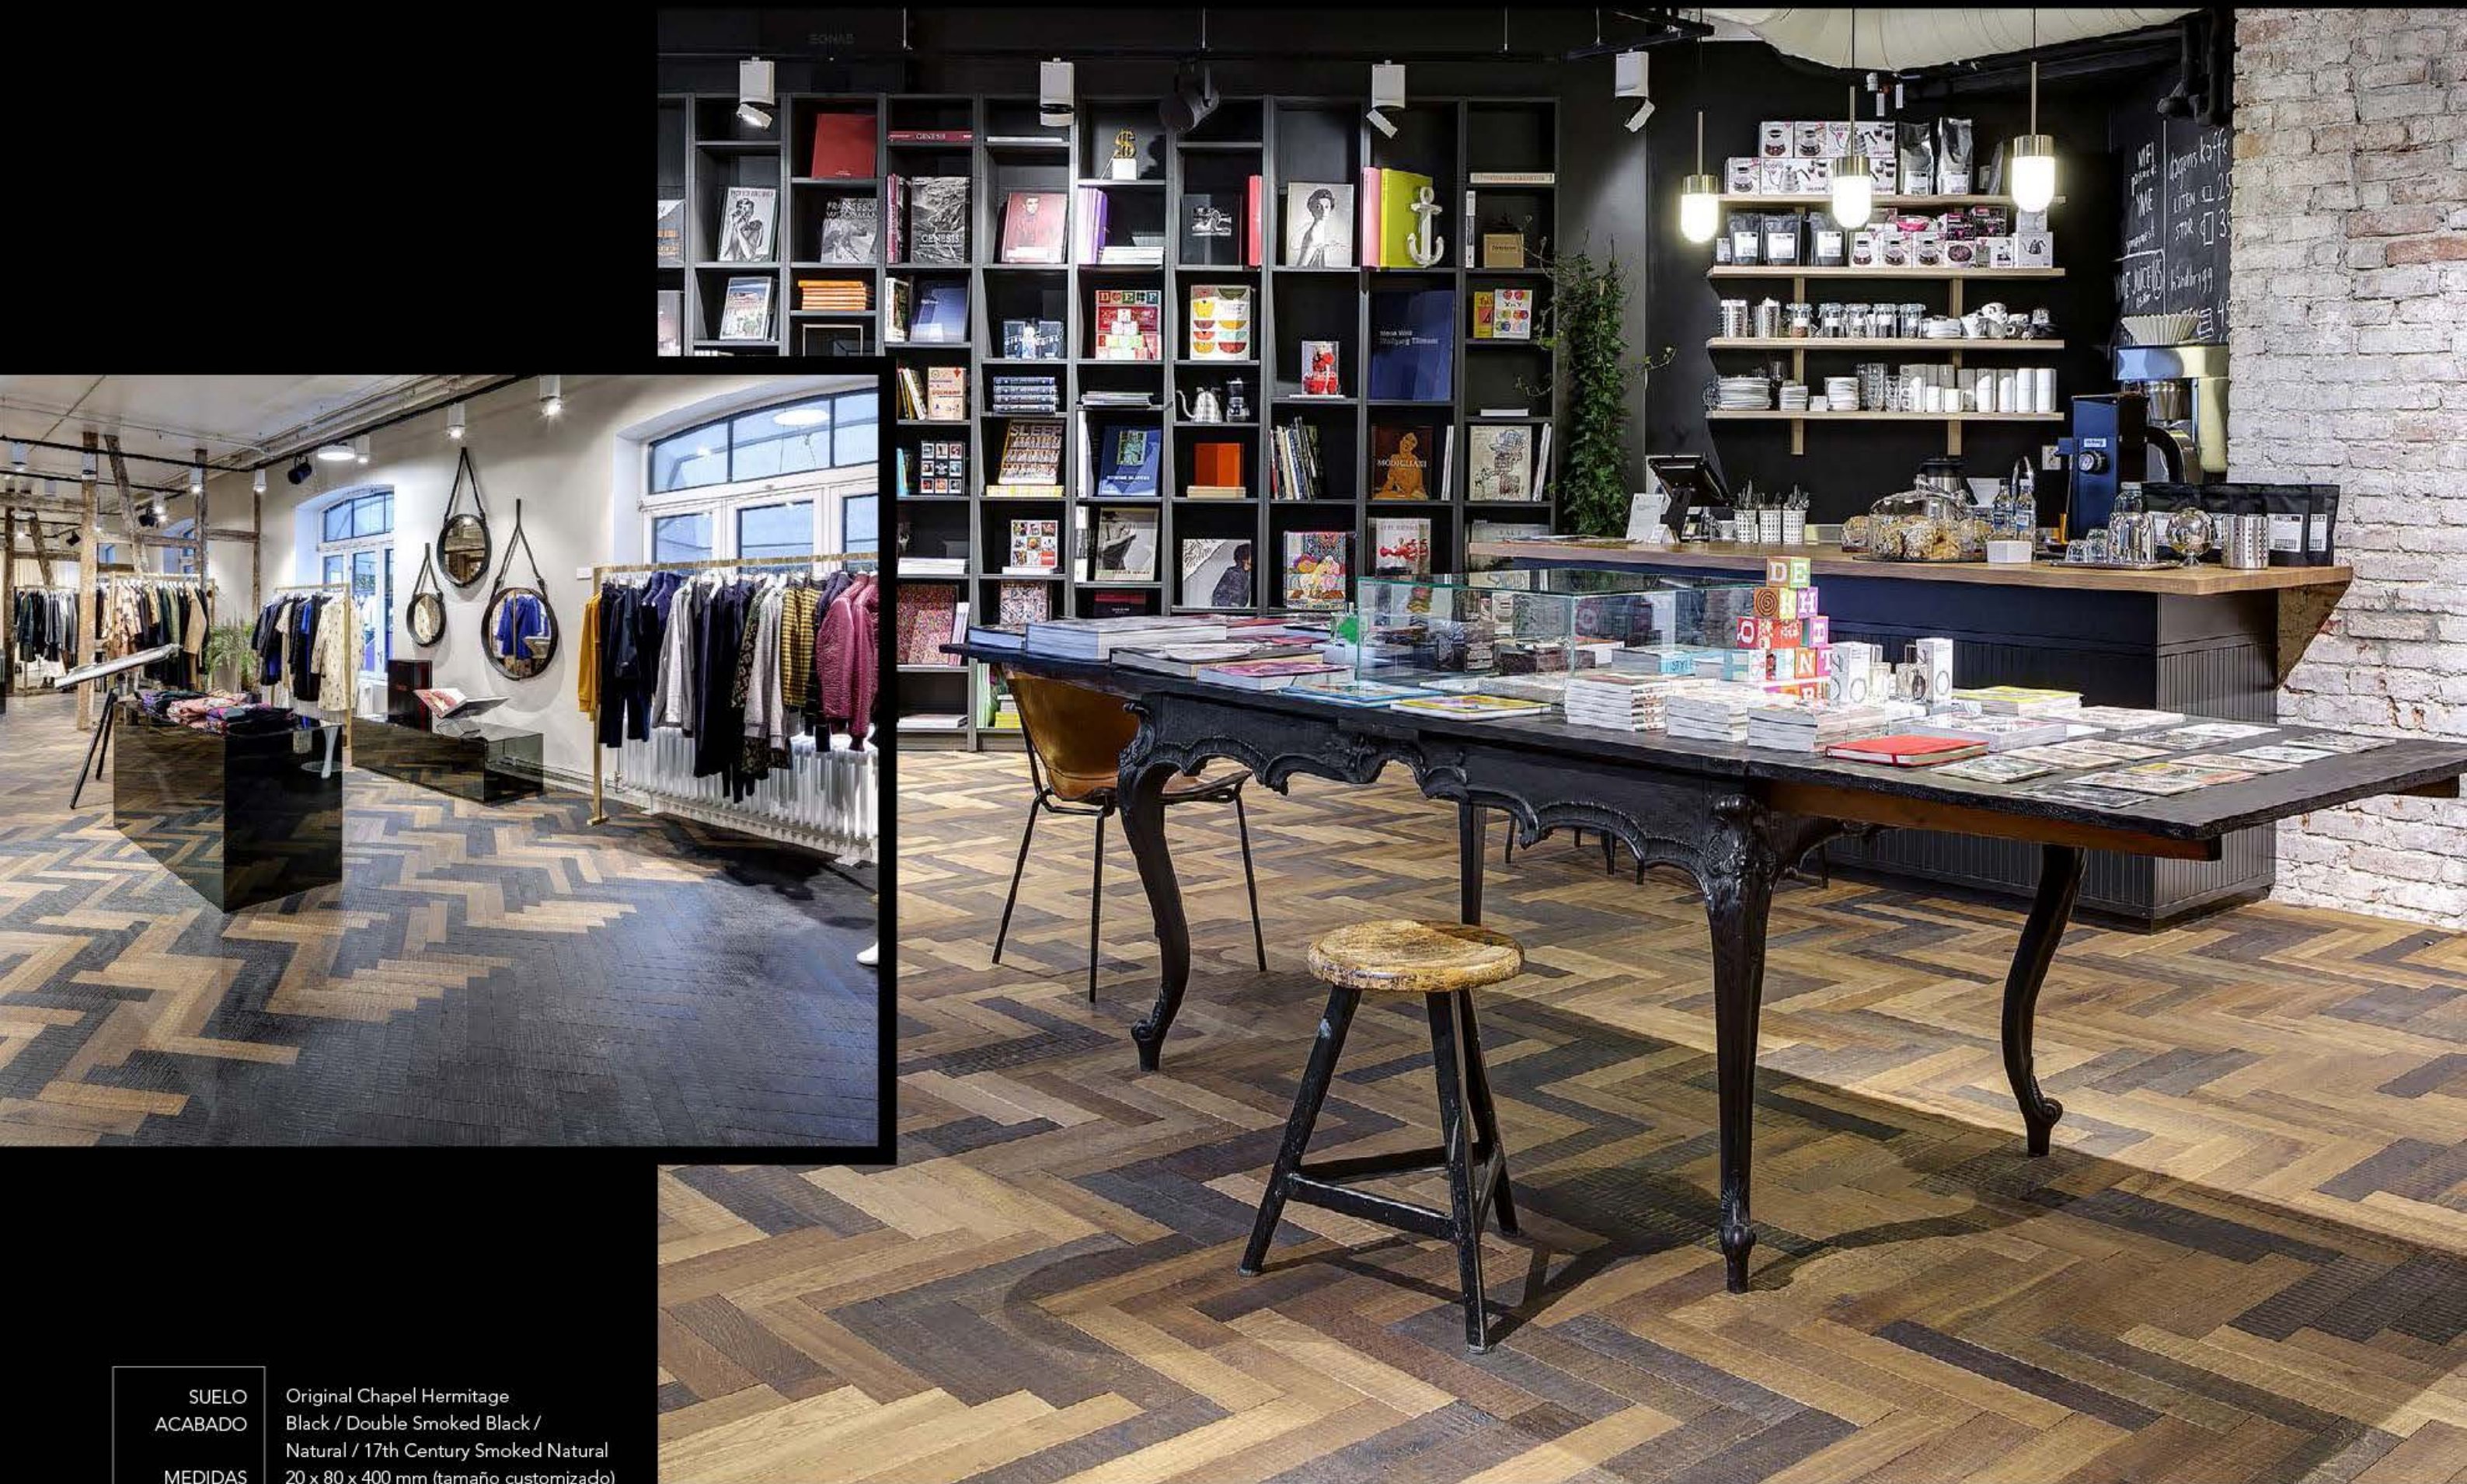

17 | Calco White

22 | Red Lye Grey

31 | Derby

50 | Weathered Natural

55 | Bleached White

60 | White

SUELO
ACABADO
MEDIDAS

Original Chapel Hermitage
Black / Double Smoked Black /
Natural / 17th Century Smoked Natural
20 x 80 x 400 mm (tamaño customizado)